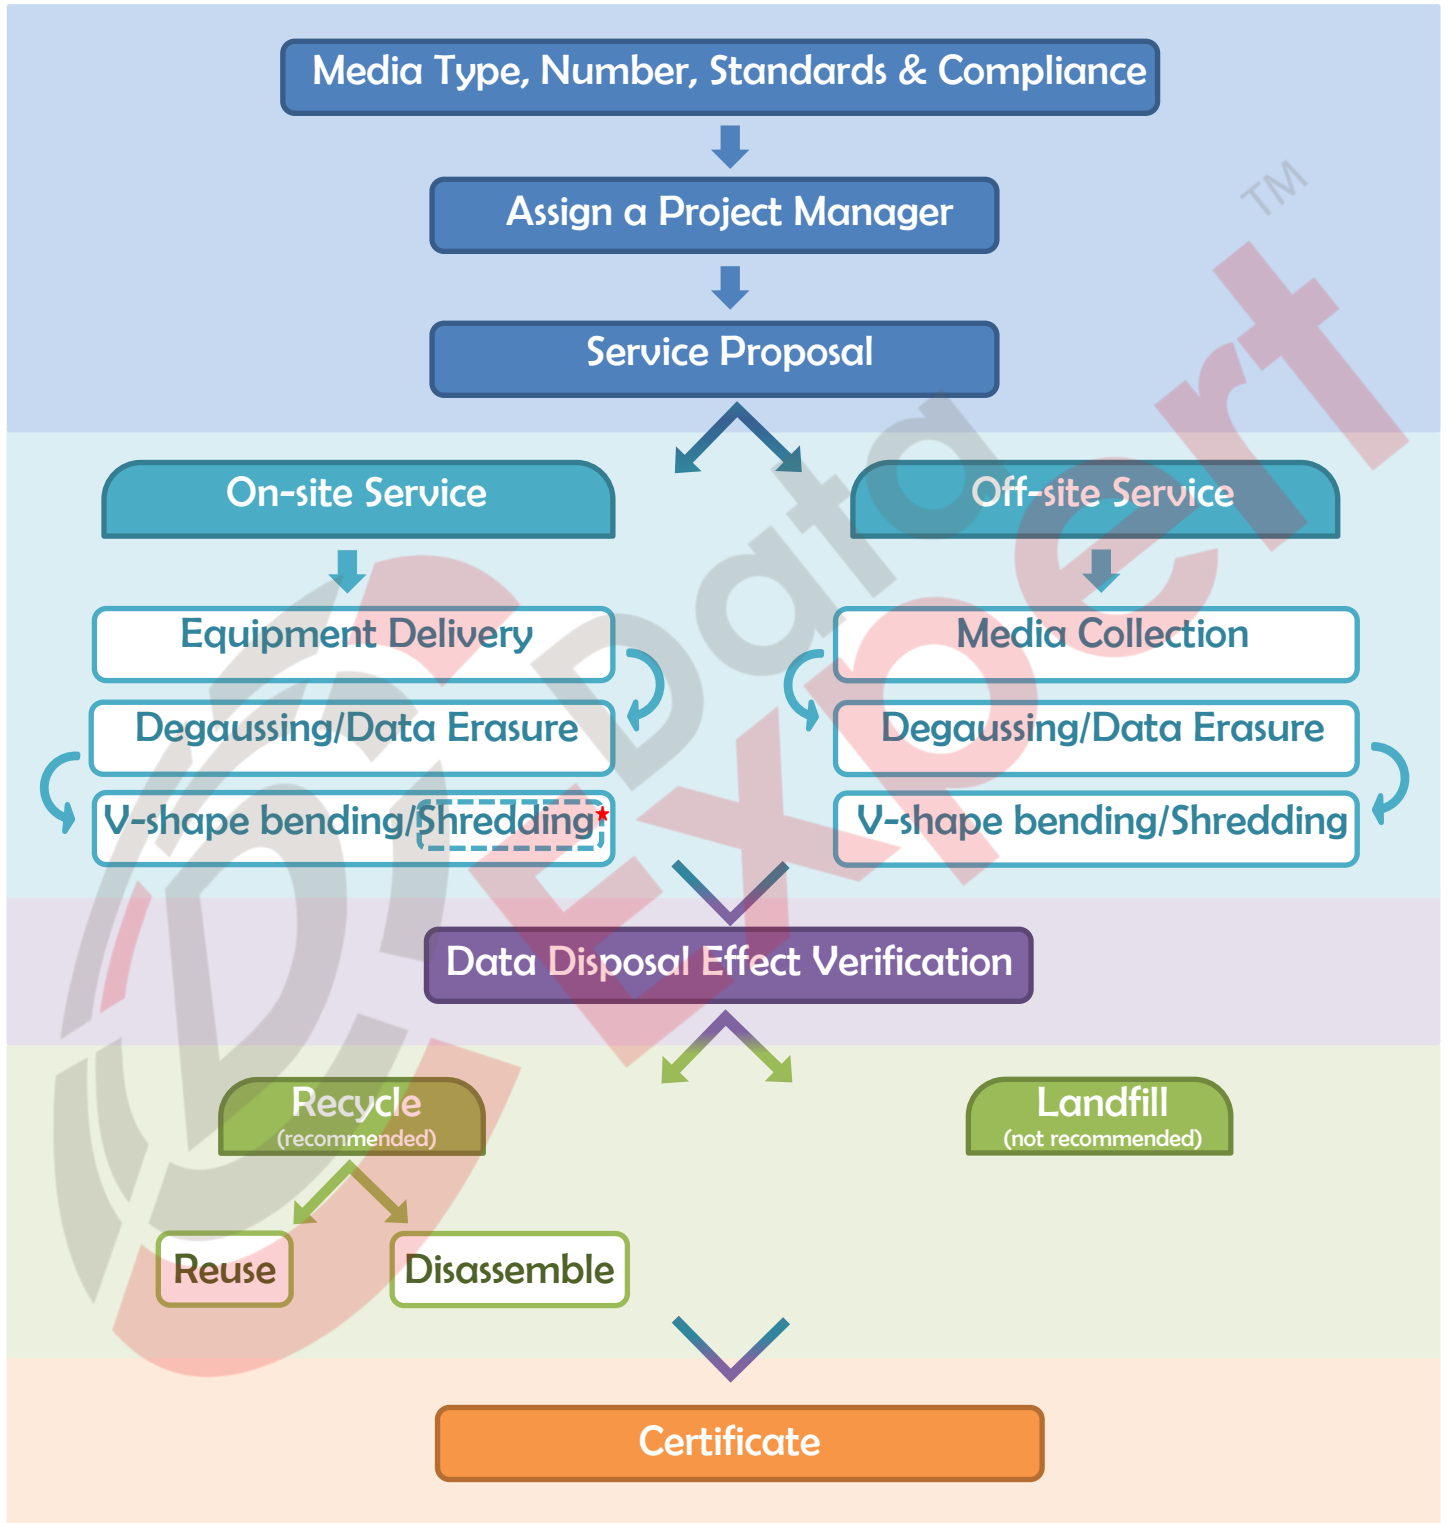

Data Destruction Service Quick Start Guide

DataExpert Data Destruction Service Work Flow

* For on-site shredding service, please make sure your site could meet the electricity requirements of shredder.

Media Types & Destruction Methods

Degausser Magnetic Field Intensity

Degausser 15X	Degausser 25X	Degausser 30X	NSA Degausser	Portable Degausser
approx. 10,000 Oe			approx. 20,000 Oe	approx. 10,000 Oe

Media Wiping Standards

<ul style="list-style-type: none"> ▪ NIAP EAL 4+ ▪ US DoD 5220.22-M ▪ NIST 800-88 ▪ HIPAA ▪ FACTA standards ▪ Sarbanes-Oxley 	<ul style="list-style-type: none"> ▪ US Army AR380-19 ▪ US Air Force System Security Instruction 5020 ▪ US Navy Staff Office Publication P-5329-26 ▪ US National Computer Security Center TG-025 ▪ NATO NIAPC ▪ GB HMG Infosec Standard #5 Baseline ▪ GB HMG Infosec Standard #5 Enhanced 	<ul style="list-style-type: none"> ▪ German VSITR ▪ Australian Defense Signals Directorate ACSI-33(X0-PD) ▪ Australian Defense Signals Directorate ACSI-33(X1-P-PD) ▪ Canadian RCMP TSSIT OPS-II Standard Wipe ▪ CIS GOST P50739-95 ▪ CSEC ITSG-06 ▪ Standard single pass overwrite
--	--	--

Shred Size Specification

	Server Hard Disk Shredder	Optical Disk shredder	Media Shredder	Multi-Media Shredder	CD & Paper Shredder	SSD Disintegrator
Server HD	40*X	-	-	-	-	-
3.5" HD	40*X	-	-	40*X	-	-
2.5" HD	20*X	-	10*X	5*X	-	-
SSD	20*X	-	10*X	5*X	-	0.5*0.5
USB	20*X	-	2*5	5*X	-	0.5*0.5
CD/DVD/Blue-ray Disk	-	2*2	4*20	40*X	1.6*4	-
Magnetic Tapes	20*X	-	40*X	40*X	-	-
Memory Cards	-	2*2	2*5	5*X	-	0.5*0.5
Cell Phone	20*X	-	40*X	5*X	-	-
Chips	-	-	40*30	5*X	-	0.5*0.5
Paper	-	-	40*20	-	1*5	-

Dimension: mm